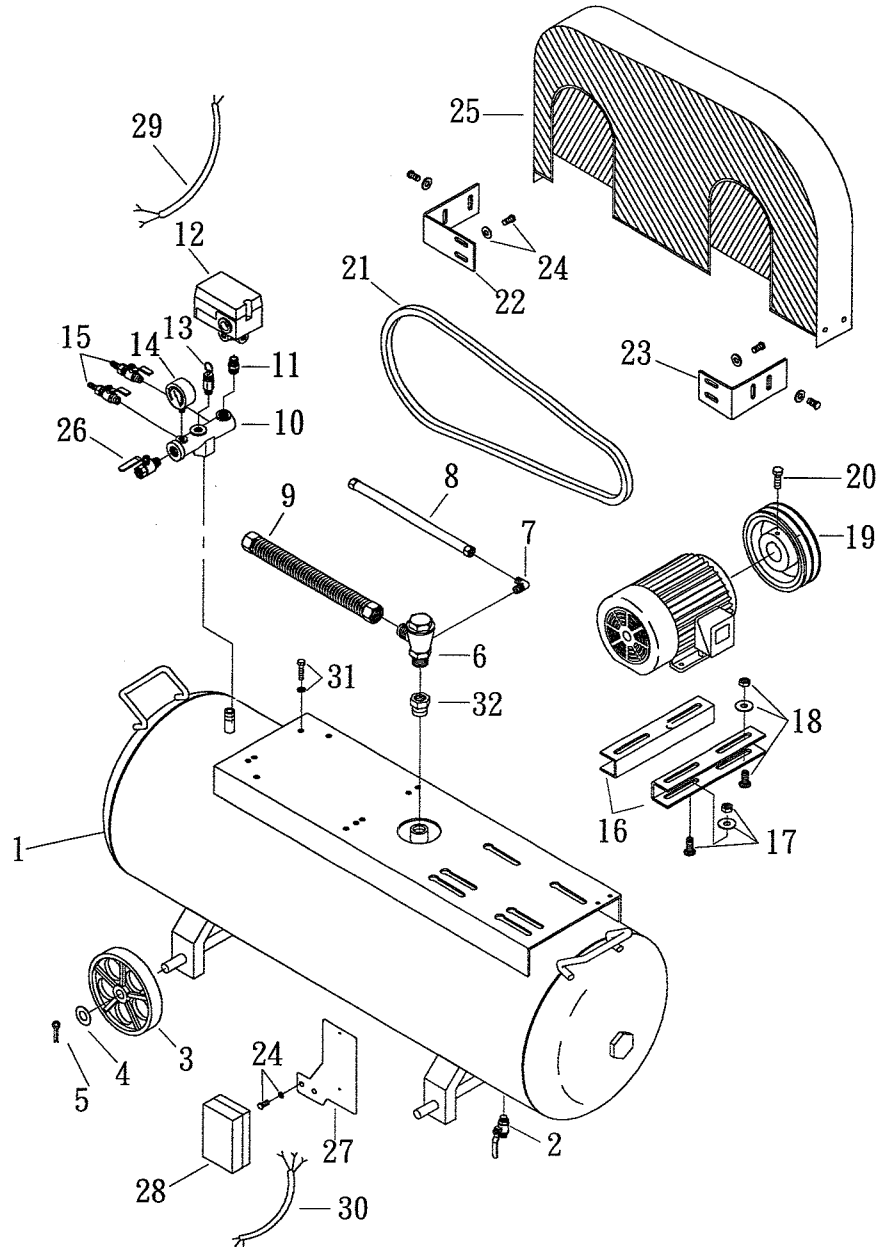

MODEL : PE7560T (Receive Tank)

SPARE PARTS LIST

NO:EU-1205

REF. NO.	DESCRIPTION	PART NO.	QTY.	REF. NO.	DESCRIPTION	PART NO.	QTY.
1	Air tank	3401A118	1	17	Motor feet bolt set	3B08-FM12*28-B	4
2	Ball valve	2413007	1	18	Motor feet bolt set	3B08-FM12*42-B	4
3	Tank wheel	2402004	4	19	Motor pulley	3PMF-090A2M3810	1
4	Plate washer	2B30-23*46*12	4	20	Hexagon bolt	2B00-SM08*015	2
5	Cotter pin	2N40-W015*14	4	21	V-belt	2N31-A78	2
6	Check valve	2414031	1	22	Set bracket	3427009	1
7	Unloading elbow	2N06-01T02H	1	23	Set bracket	3427029	1
8	Unloading tube set	3B2-02*900F	1	24	Hexagon bolt set	3B00-FM08*015W	10
9	Exhaust tube set	3B2-06*570	1	25	Belt guard	3426008	1
10	Exhaust manifold	3415012	1	26	Ball valve	2413008	1
11	Nipple	2N01-002	1	27	Magnetic switch seat	3417016	1
12	Pressure switch	2E21-015TB	1	28	Magnetic switch	2E22-07*541T	1
13	Pressure relief valve	2406003	1	29	Cable	2E02-1221802Y2Y	1
14	Pressure gauge	2D12-25V14K	1	30	Cable	2E02-2030503Y3Q	1
15	Ball valve	2413001	2	31	Hexagon bolt set	3B00-FM10*030V	4
16	Motor base	3421005	2	32	Bushing	2N10-10T06TS	1