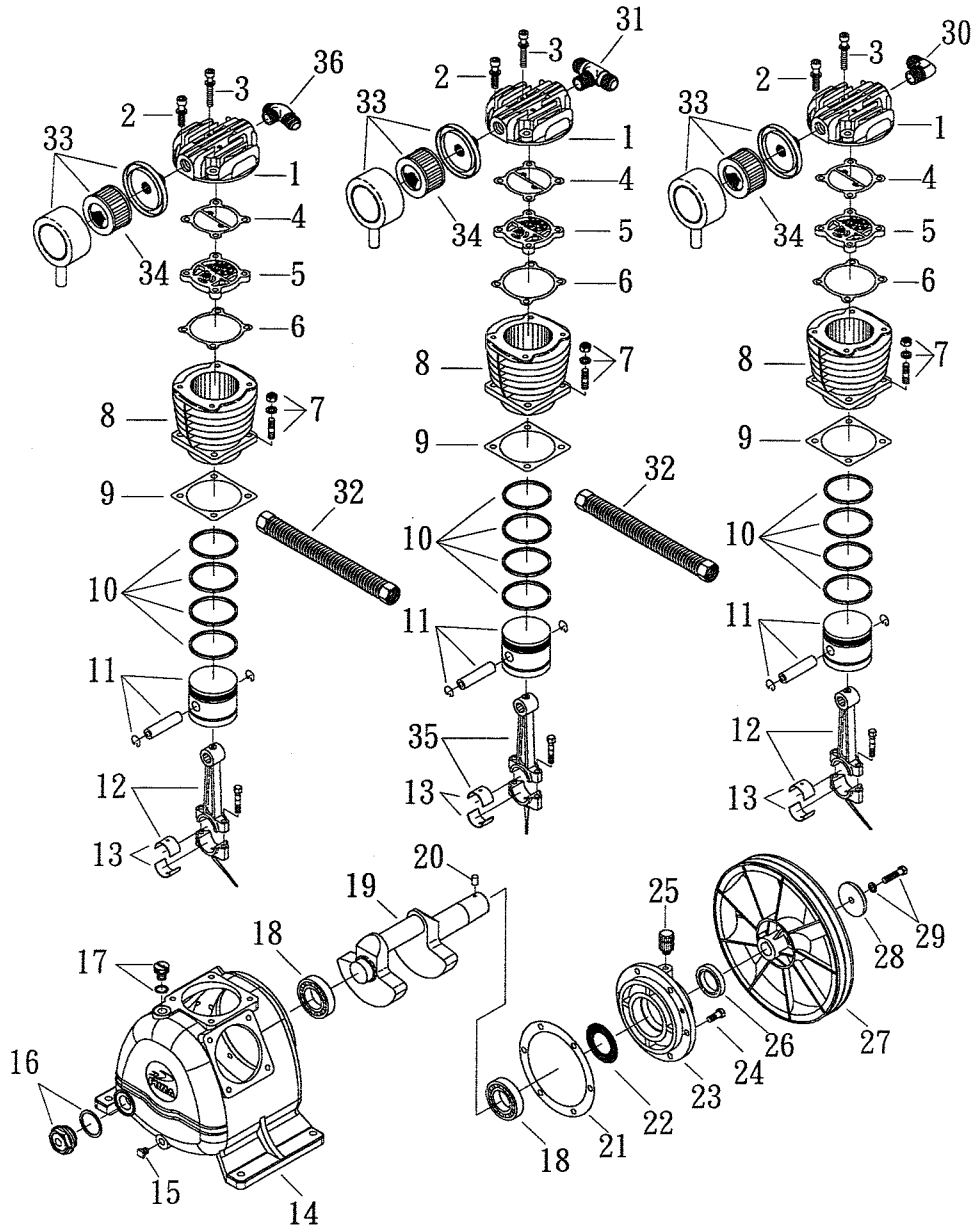

MODEL : PE7560T (Pump)

SPARE PARTS LIST

NO:EU-1205

REF. NO.	DESCRIPTION	PART NO.	QTY.	REF. NO.	DESCRIPTION	PART NO.	QTY.
1	Cylinder head	3101092	3	19	Crankshaft & balancer	3304025	1
2	Allen bolt set	3B01-M10*050V	12	20	Pulley key	2N47-63*09	1
3	Allen bolt set	3B01-M06*055Z	6	21	Rear bearing seat gasket	2G06-002S	1
4	Cylinder head gasket	2G01-011S	3	22	Oil mesh	2352002	1
5	Inlet&Exhaust valve assembly	3B13-AP80	3	23	Rear bearing seat	3311003	1
6	Valve seat gasket	2G03-005S	3	24	Hexagon bolt	2B00-SM10*025	6
7	Double head screw set	3B11-003-A	12	25	Breathing cover	2321008	1
8	Cylinder	3201015G	3	26	Oil seal	2N50-TC30*50*11	1
9	Cylinder gasket	2G04-009S	3	27	Pulley	3PBF-145A230	1
10	Piston ring set	3B32-80N	3	28	Pulley washer	2B34-13*52*14	1
11	Piston set	3B31-80L	3	29	Hexagon bolt set	3B00-SM12*050V	1
12	Rod set	3B33-P2346	2	30	Exhaust elbow	2N06-06T06H	1
13	Crank rod bush(2 pieces)	2316001-B	3	31	Exhaust three way pipe	2N09-06H06T06H4	1
14	Crankcase	3301127B	1	32	Exhaust tube set	3B2-06*230	2
15	Oil draining plug	2N33-002	1			2140009	3
16	Oil sight gauge set	2303023B	1	33	Air filter	2142002	3
17	Oil filling plug set	2319004A	1	34	Filter element	2142002	3
18	Bearing	2N35-6306	2	35	Rod set	3B33-P2337	1
				36	Exhaust three way pipe	2N09-06H06T06H2	1